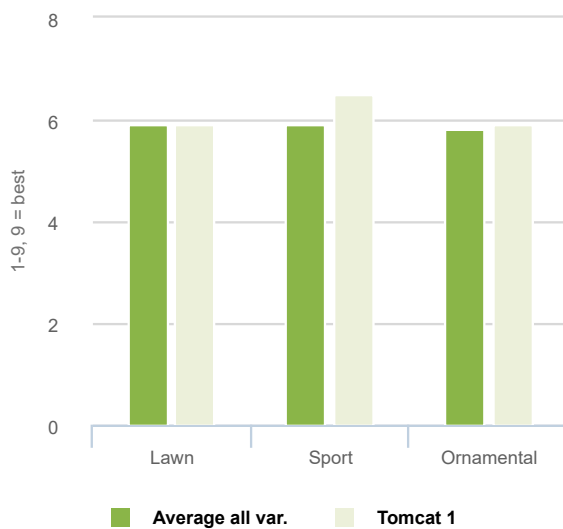

Index for type of use

Source: GEVES Bulletin Gazon 2007 (France)